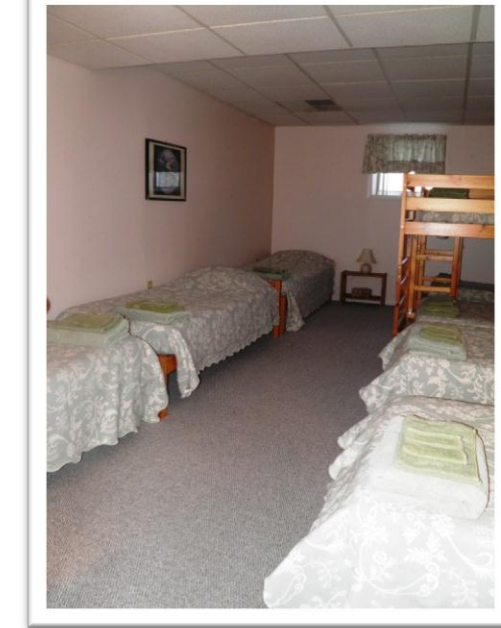

Our Main Lodge ~ Accommodations

The Eagle Room
Located on Main Floor of Lodge
One King Size Bed & Private Bathroom

The Hummingbird Room
Located on Main Floor of Lodge
One Queen Size Bed & Private Bathroom

The Country Place Retreat and Conference Center sleeps 60+ in dormitory-style and private suites. The Great Room (32'x30'), with its pyramid wall of windows and natural lighting, is the main meeting room and is fully equipped with comfortable chairs and/or back jacks, audiovisual equipment and controlled lighting to set the appropriate mood.

The Cardinal Room
Located Downstairs in Lodge
6 Twin Size Beds

The Oriole Room
Located Downstairs in Lodge
9 Twin Size Beds

The Meadowlark Room
Located Downstairs in Lodge
9 Twin Size Beds

Conveniently located within a two-hour driving distance of major metropolitan areas of New York, New Jersey and Philadelphia